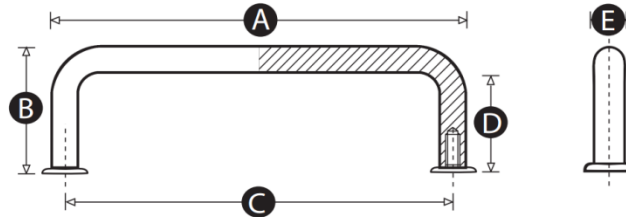

### Features

- Chrome plated steel bridge handle, complete with nickel plated dress rings, screws and washers
- Machined threads for fixing with screws from below

### Material

- Body: Chrome plated steel, polished
- Thread: Machined thread

Part No.	A	B	C	D	E	Thread Size
G11BH-5436R	93	24	88	19	5	M3
G11BH-5437U	96	33	88	25	8	M4
G11BH-5438X	104		96			
G11BH-5439P	128		120			
G11BH-5440V	130	41	120	31	10	M5
G11BH-5441Y	190		180			
G11BH-5442Q	245		235			

### Material

- Body: Silver anodised aluminium
- Thread: Machined thread

Part No.	A	B	C	D	E	Thread Size
G12BH-12546Y	110	32	100	25	10.5	M6
G12BH-12547U	140	50	125	40	14.5	
G12BH-12548Q	148	40	130	30	19	